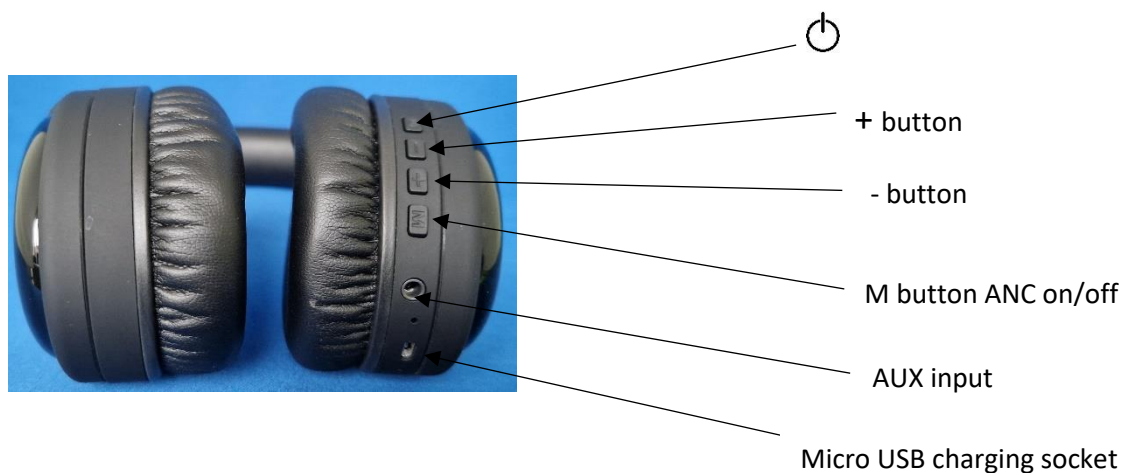

Operation

Turn on/off: Press and hold for 3 seconds. The blue & red LED will flash. From your source device search for wireless device “PSG3412-M292” to connect. No pass required. Use “0000” if your device demands one. The blue LED flashes slowly when connected.

Play/pause: Short press to play/pause music.

Call answer: Short press button again in standby or during music-play mode.

Call end: Short press button.

Call redial last number: Press the button twice in standby or music-play mode.

Volume: Long press + or - to increase or reduce the volume.

Next/last song: Short press + or - to play next or last song.

ANC Noise Cancelling Function: Short press M button to turn ANC mode on or off. When on, green LED is lit.

Charging: Insert the charge cable to the micro USB slot, the red LED will light. It will extinguish when fully charged.

External Audio Input: In power on mode, plugging in an external source automatically switches to AUX.

WEEE Statement

WEEE Statement for correct disposal of this product: (Applicable in the European Union and other European countries with separate collection systems). This marking shown on the product or its literature indicates that it should not be disposed of with other household wastes at the end of its working life. To prevent possible harm to the environment or human health from uncontrolled waste disposal, please separate this from other types of wastes and recycle it responsibly to promote the sustainable reuse of material resources. Household users should contact either the retailer where they purchased this product, or their local government office, for details of where and how they can take this item for environmentally safe recycling. Business users should contact their supplier and check the terms and conditions of the purchase contract. This product should not be mixed with other commercial wastes for disposal.